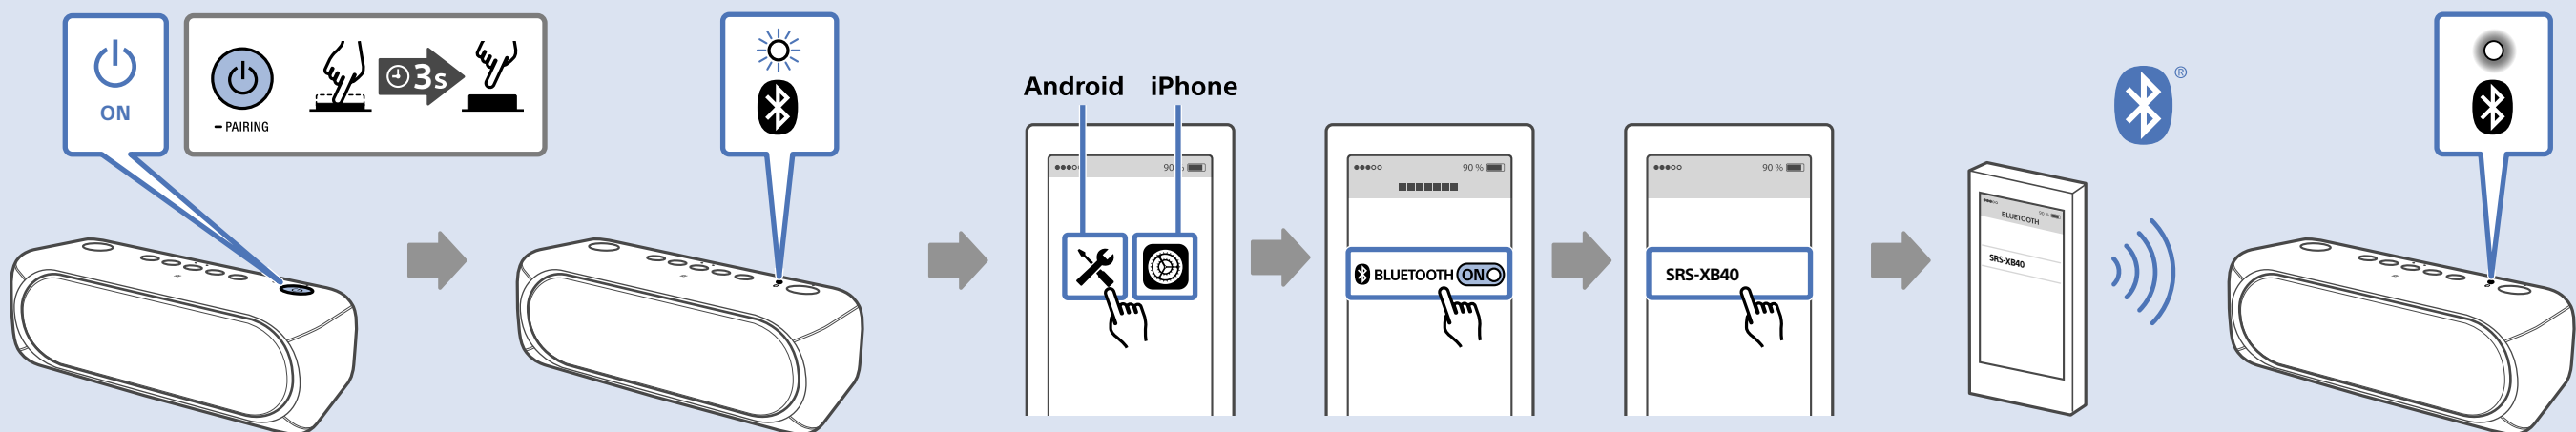

# 3

[http://rd1.sony.net/help/speaker/srs-xb40/h\\_zz/](http://rd1.sony.net/help/speaker/srs-xb40/h_zz/)

LIGHT

ON

OFF

Speaker Add

Android iPhone

Wireless Party Chain