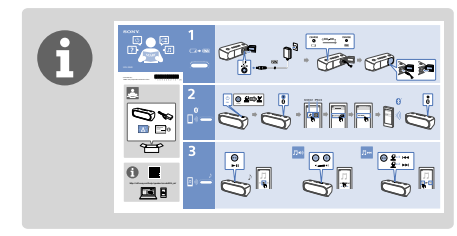

# 3

[http://rd1.sony.net/help/speaker/srs-xb40/h\\_zz/](http://rd1.sony.net/help/speaker/srs-xb40/h_zz/)

LIGHT

ON

OFF

Speaker Add

Android iPhone

Wireless Party Chain