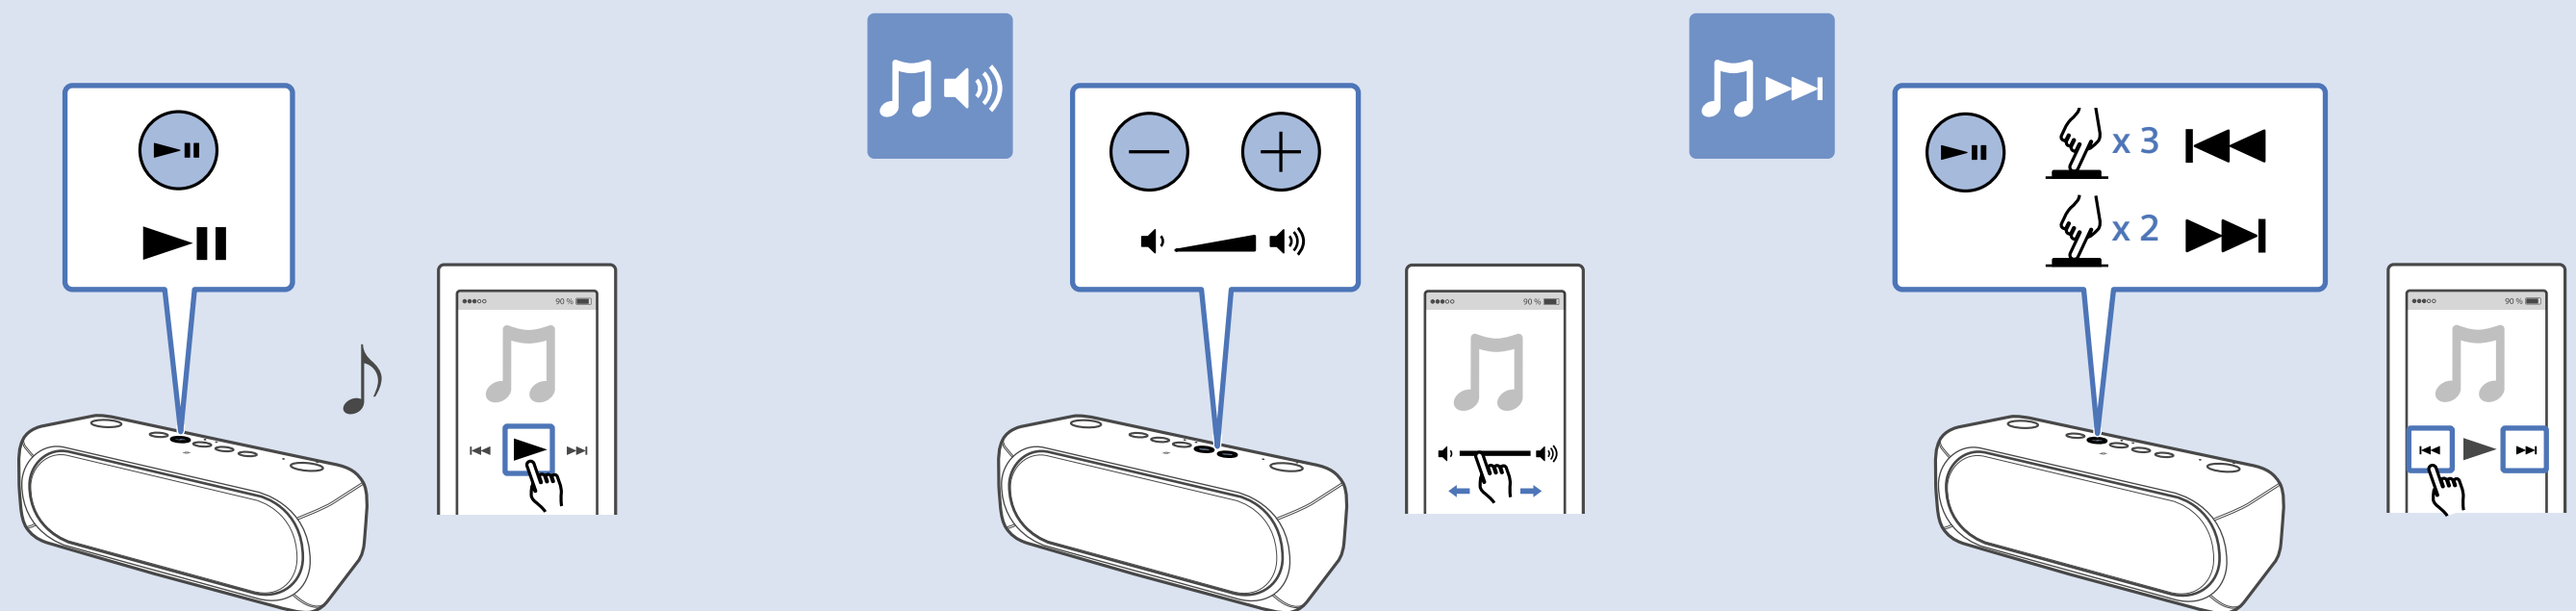

# 3

[http://rd1.sony.net/help/speaker/srs-xb40/h\\_zz/](http://rd1.sony.net/help/speaker/srs-xb40/h_zz/)

LIGHT

ON

OFF

Speaker Add

Android iPhone

Wireless Party Chain