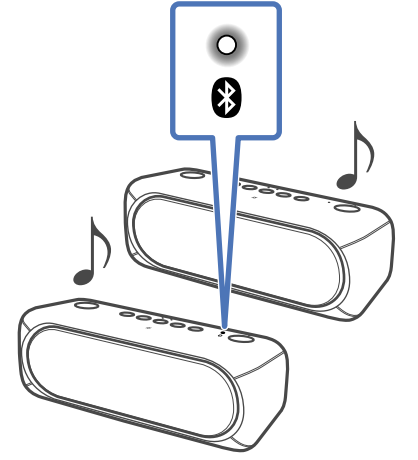

# 3

[http://rd1.sony.net/help/speaker/srs-xb40/h\\_zz/](http://rd1.sony.net/help/speaker/srs-xb40/h_zz/)

LIGHT

ON

OFF

Speaker Add

Android iPhone

Wireless Party Chain