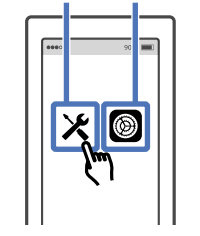

# 3

[http://rd1.sony.net/help/speaker/srs-xb40/h\\_zz/](http://rd1.sony.net/help/speaker/srs-xb40/h_zz/)

LIGHT

ON

OFF

Speaker Add

Android iPhone

Wireless Party Chain