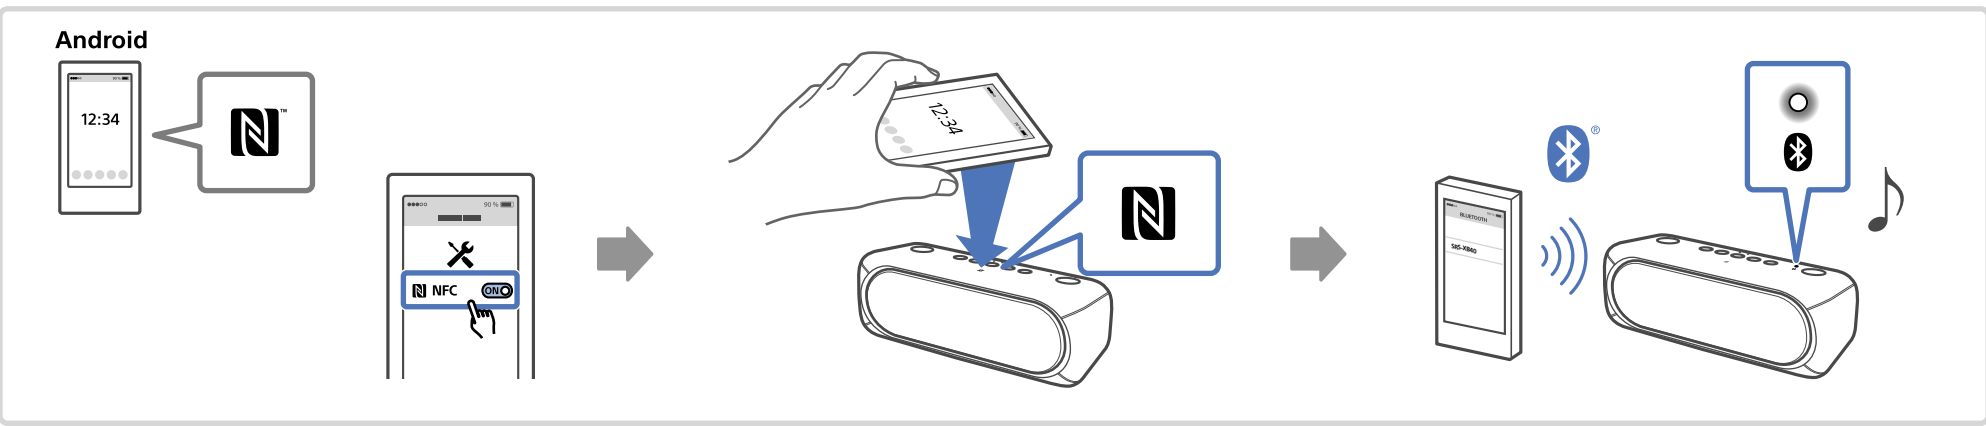

# 3

[http://rd1.sony.net/help/speaker/srs-xb40/h\\_zz/](http://rd1.sony.net/help/speaker/srs-xb40/h_zz/)

LIGHT

ON

OFF

Speaker Add

Android iPhone

Wireless Party Chain