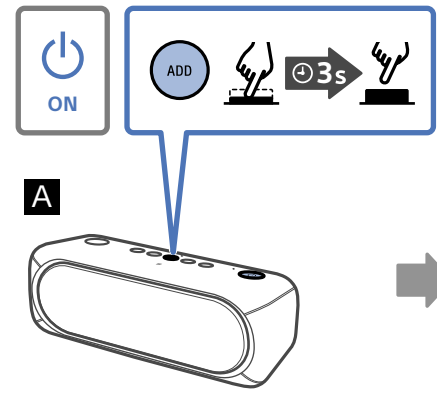

# 3

[http://rd1.sony.net/help/speaker/srs-xb40/h\\_zz/](http://rd1.sony.net/help/speaker/srs-xb40/h_zz/)

LIGHT

ON

OFF

Speaker Add

Android iPhone

Wireless Party Chain