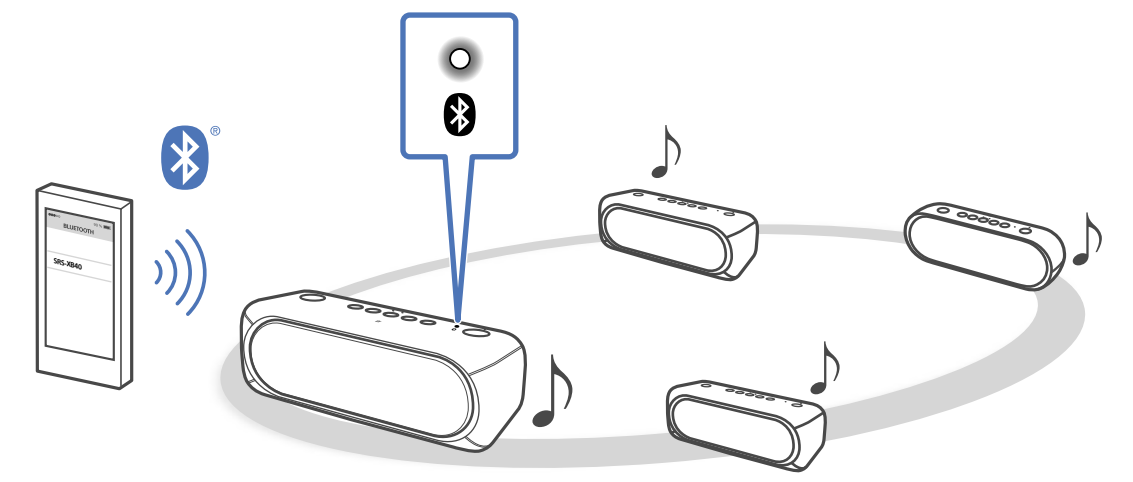

# 3

[http://rd1.sony.net/help/speaker/srs-xb40/h\\_zz/](http://rd1.sony.net/help/speaker/srs-xb40/h_zz/)

LIGHT

ON

OFF

Speaker Add

Android iPhone

Wireless Party Chain