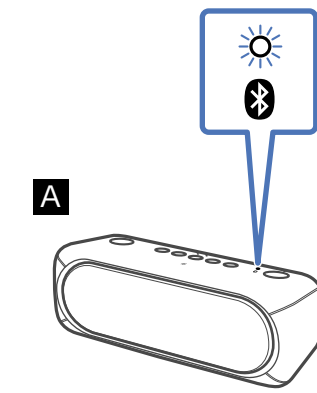

# 3

[http://rd1.sony.net/help/speaker/srs-xb40/h\\_zz/](http://rd1.sony.net/help/speaker/srs-xb40/h_zz/)

LIGHT

ON

OFF

Speaker Add

Android iPhone

Wireless Party Chain