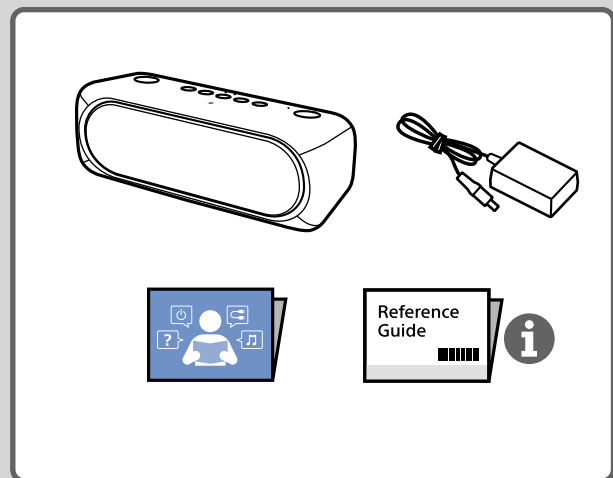

# 3

[http://rd1.sony.net/help/speaker/srs-xb40/h\\_zz/](http://rd1.sony.net/help/speaker/srs-xb40/h_zz/)

LIGHT

ON

OFF

Speaker Add

Android iPhone

Wireless Party Chain