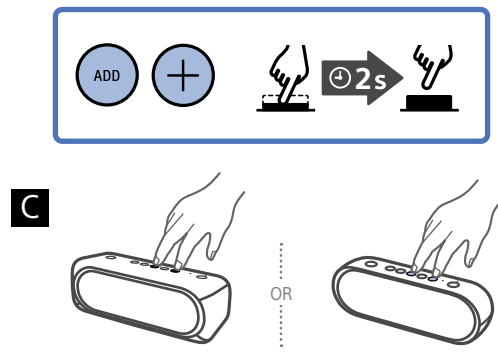

# 3

[http://rd1.sony.net/help/speaker/srs-xb40/h\\_zz/](http://rd1.sony.net/help/speaker/srs-xb40/h_zz/)

LIGHT

ON

OFF

Speaker Add

Android iPhone

Wireless Party Chain