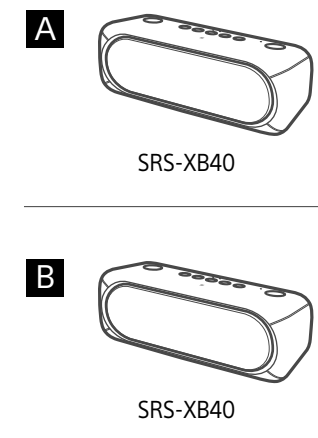

# 3

[http://rd1.sony.net/help/speaker/srs-xb40/h\\_zz/](http://rd1.sony.net/help/speaker/srs-xb40/h_zz/)

LIGHT

ON

OFF

Speaker Add

Android iPhone

Wireless Party Chain