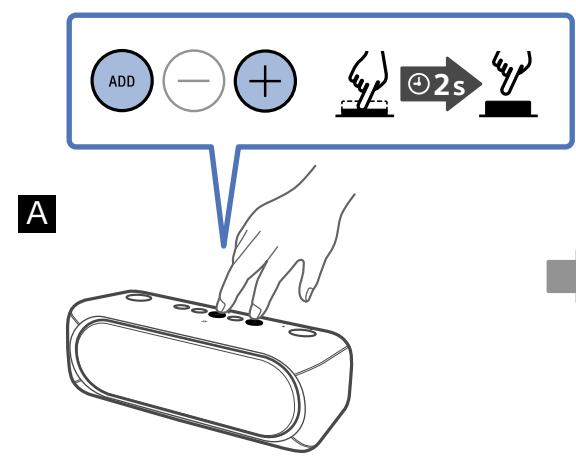

# 3

[http://rd1.sony.net/help/speaker/srs-xb40/h\\_zz/](http://rd1.sony.net/help/speaker/srs-xb40/h_zz/)

LIGHT

ON

OFF

Speaker Add

Android iPhone

Wireless Party Chain