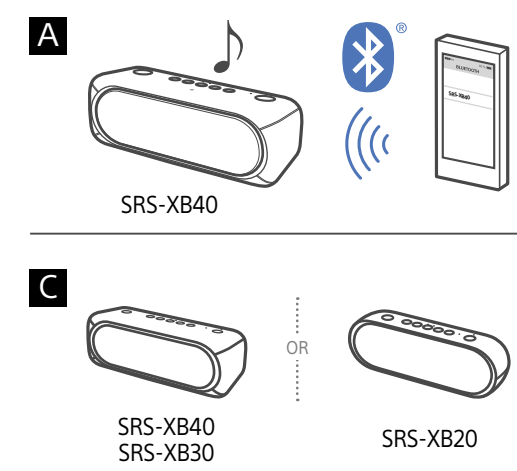

# 3

[http://rd1.sony.net/help/speaker/srs-xb40/h\\_zz/](http://rd1.sony.net/help/speaker/srs-xb40/h_zz/)

LIGHT

ON

OFF

Speaker Add

Android iPhone

Wireless Party Chain