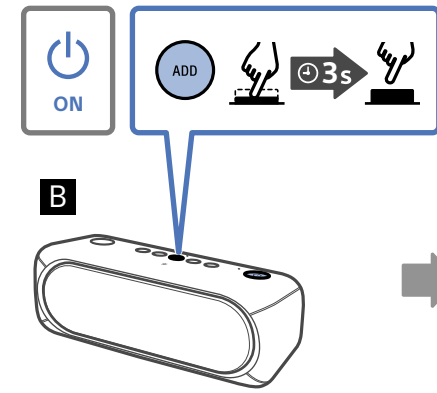

# 3

[http://rd1.sony.net/help/speaker/srs-xb40/h\\_zz/](http://rd1.sony.net/help/speaker/srs-xb40/h_zz/)

LIGHT

ON

OFF

Speaker Add

Android iPhone

Wireless Party Chain