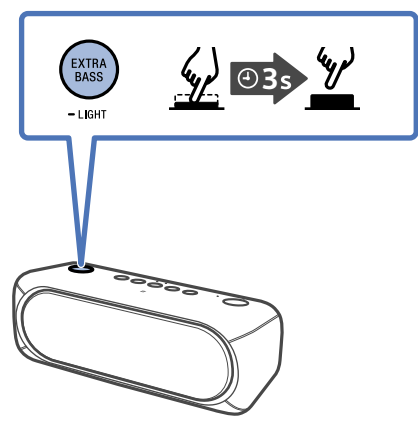

# 3

[http://rd1.sony.net/help/speaker/srs-xb40/h\\_zz/](http://rd1.sony.net/help/speaker/srs-xb40/h_zz/)

LIGHT

ON

OFF

Speaker Add

Android iPhone

Wireless Party Chain