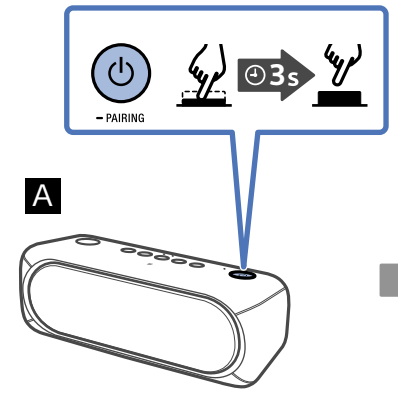

# 3

[http://rd1.sony.net/help/speaker/srs-xb40/h\\_zz/](http://rd1.sony.net/help/speaker/srs-xb40/h_zz/)

LIGHT

ON

OFF

Speaker Add

Android iPhone

Wireless Party Chain